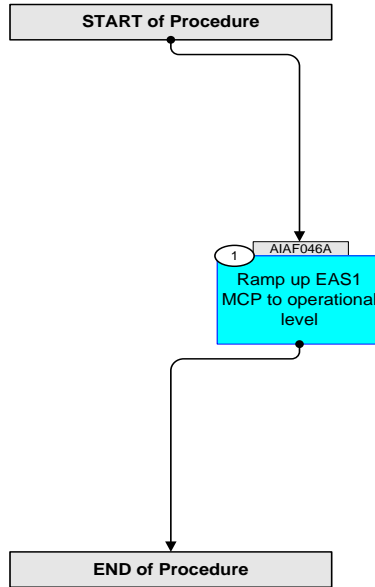

Start of Procedure

EAS1 MCPs at level 0, pre-amps off

End of Procedure

EAS1 MCPs at operational level and pre-amps on

Reference File(s)

Input Command Sequences

Output Command Sequences

AIAF046A

Referenced Displays

ANDs GRDs SLDs

Configuration Control Information

DATE	FOP ISSUE	VERSION	MODIFICATION DESCRIPTION	AUTHOR	SPR REF
14/01/2020		1	SOL_FCR-60 : Update SWA procedures for CSW 3.0.3 & latest FSW	dlakey	M7
20/01/2020		3			M7
08/05/2020		2	SOL_FCR-310 - SWA Procedure Overhaul	dlakey	M7

SWA Recover EAS1 MCPs
File: IA-FCP-046.xls
Author: daniel lakey

solar orbiter

Procedure Flowchart Overview

SWA Recover EAS1 MCPs
File: IA-FCP-046.xls
Author: daniel lakey

solar orbiter

Step	Label/Time	Activity/Remarks/Branch	CK	Display
Beginning of Procedure				
Beginning of Sequence				
	AIAF046A	SWA Recover EAS1 MCP SeqFlags [Crit/Plan/Stdalone/Sched] : NSYN Forced Subschedule : SWA (109) TimeTag type : B <u>Formal Parameter List</u> {FP} XF046A01 DefVal = 0 (NEW_VAL) <hex>		
1		Ramp up EAS1 MCP to operational level Next step(s): -> END		
		Ramp up EAS1 MCP to operational level		
	+00.00.00	Send SWA_TC_EAS1_SET_MCP_HV ZIA58784 SWA_TC_EAS1_SET_MCP_HV TC Control Flags: GBM IL DSE --Y NC --- Command Parameters : PIA60218 NEW_VAL = XF046A01		
	+00.00.01	Execute Telecommand ZIA58785 SWA_TC_EAS1_DUMP_PARS TC Control Flags: GBM IL DSE --Y NC --- Command Parameters : PIA58061 EAS_PARAM_ID = CmdReadNewMcpHv		
	+00.00.01	Execute Telecommand ZIA58785 SWA_TC_EAS1_DUMP_PARS TC Control Flags: GBM IL DSE --Y NC --- Command Parameters : PIA58061 EAS_PARAM_ID = CmdReadMaxMcpHv		
	+00.00.01	Execute Telecommand ZIA58785 SWA_TC_EAS1_DUMP_PARS TC Control Flags: GBM IL DSE --Y NC --- Command Parameters : PIA58061 EAS_PARAM_ID = CmdReadHemHigVol		

SWA Recover EAS1 MCPs File: IA-FCP-046.xls Author: daniel lakey	 solar orbiter	 esa
---	--	---

Step	Label/Time	Activity/Remarks/Branch	CK	Display
	AIAF046A	End of Sequence		
End of Procedure				