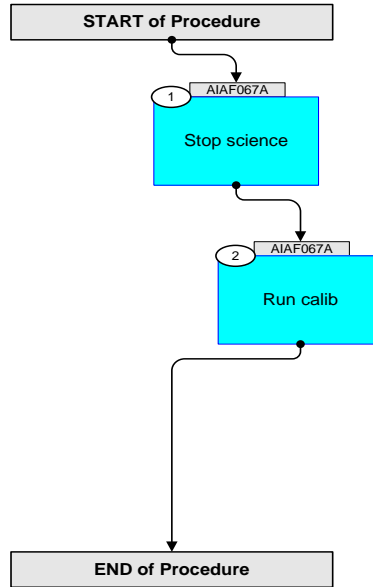

Type Pre-condition Here

End of Procedure

Type Post-condition Here

Reference File(s)

Input Command Sequences

Output Command Sequences

AIAF067A

Referenced Displays

ANDs GRDs SLDs

Configuration Control Information

DATE	FOP ISSUE	VERSION	MODIFICATION DESCRIPTION	AUTHOR	SPR REF
25/03/2020		1	Renamed	dlakey	M7
08/05/2020		2	SOL_FCR-310 - SWA Procedure Overhaul	dlakey	M7

SWA PAS Calibration Mode
File: IA-FCP-067.xls
Author: daniel lakey

solar orbiter

Procedure Flowchart Overview

SWA PAS Calibration Mode
File: IA-FCP-067.xls
Author: daniel lakey

solar orbiter

Step	Label/Time	Activity/Remarks/Branch	CK	Display
Beginning of Procedure				
Beginning of Sequence				
	AIAF067A	SWA PAS RunCalibMode SeqFlags [Crit/Plan/Stdalone/Sched] : NSYN Forced Subschedule : SWA (109) TimeTag type : B <u>Formal Parameter List</u> {FP} XF067A01 DefVal = 47A (START_CEM) <hex> {FP} XF067A02 DefVal = 5EF (FINAL_CEM) <hex> {FP} XF067A03 DefVal = 570 (POST_CEM) <hex>		
1		Stop science <i>Next step(s):</i> -> 2		
		Stop PAS science		
	+00.00.00	Send SWA_TC_PAS_STOP_SCIENCE ZIA58944 SWA_TC_PAS_STOP_SCIENCE TC Control Flags: GBM IL DSE --Y NC ---		
2		Run calib <i>Next step(s):</i> -> END		
		Run PAS calibration mode		
	+00.00.10	Send SWA_TC_PAS_CALIBRATION_MODE ZIA58850 SWA_TC_PAS_CALIBRATION_MODE TC Control Flags: GBM IL DSE --Y NC --- Command Parameters : PIA60780 START_CEM = XF067A01 PIA60781 STEP_CEM = 29 <hex> PIA60782 FINAL_CEM = XF067A02 PIA60783 MASK_0 = FF7 <hex> PIA60784 MASK_1 = FEF <hex> PIA60785 MASK_2 = FDF <hex> PIA60786 MASK_3 = FBF <hex> PIA60787 MASK_4 = F7F <hex> PIA60788 POST_CEM = XF067A03 PIA60789 POST_MASK = 0 <hex>		

SWA PAS Calibration Mode File: IA-FCP-067.xls Author: daniel lakey	 
--	--

Step	Label/Time	Activity/Remarks/Branch	CK	Display
		End of Sequence		
AIAF067A				
End of Procedure				