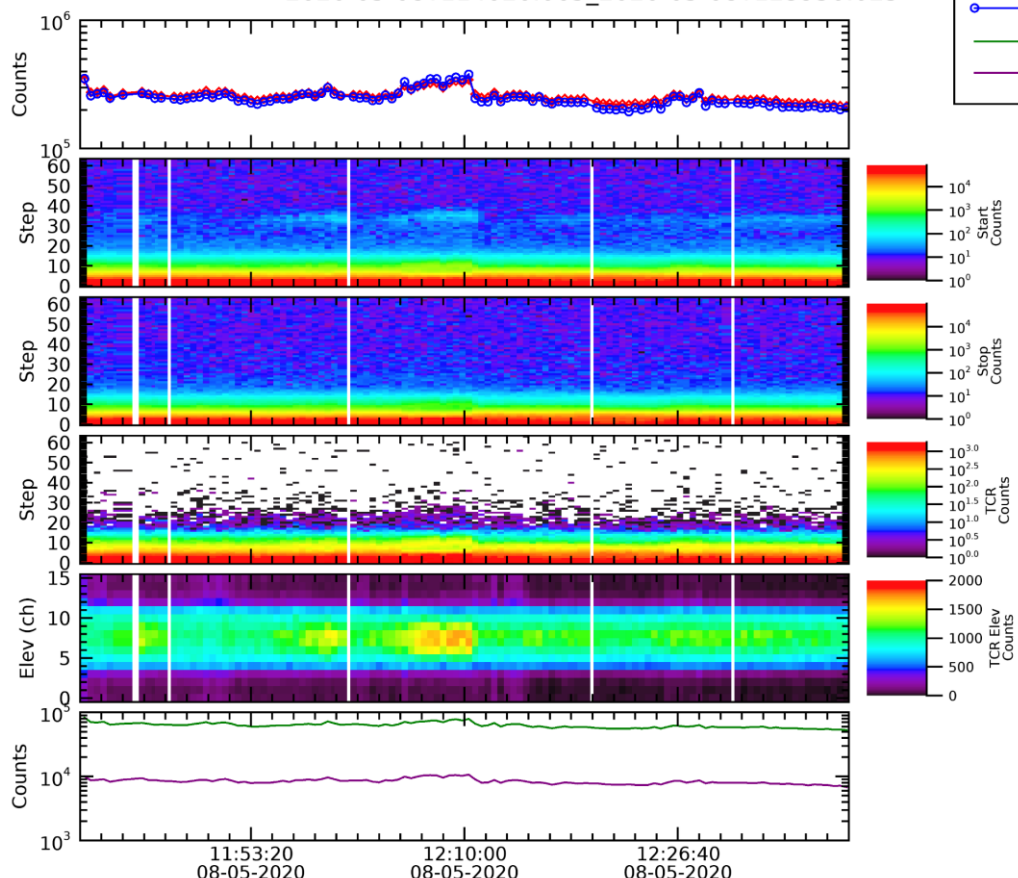

HIS Rates  
2020-05-08T114020.065\_2020-05-08T123950.025

- Start
- Stop
- DCR
- TCR

EAS1 Nominal Mode 3D data, counts summed for all other variables, 2020-05-08T11:40:00 - 2020-05-08T12:40:00

EAS2 Nominal Mode 3D data, counts summed for all other variables, 2020-05-08T11:40:00 - 2020-05-08T12:40:00