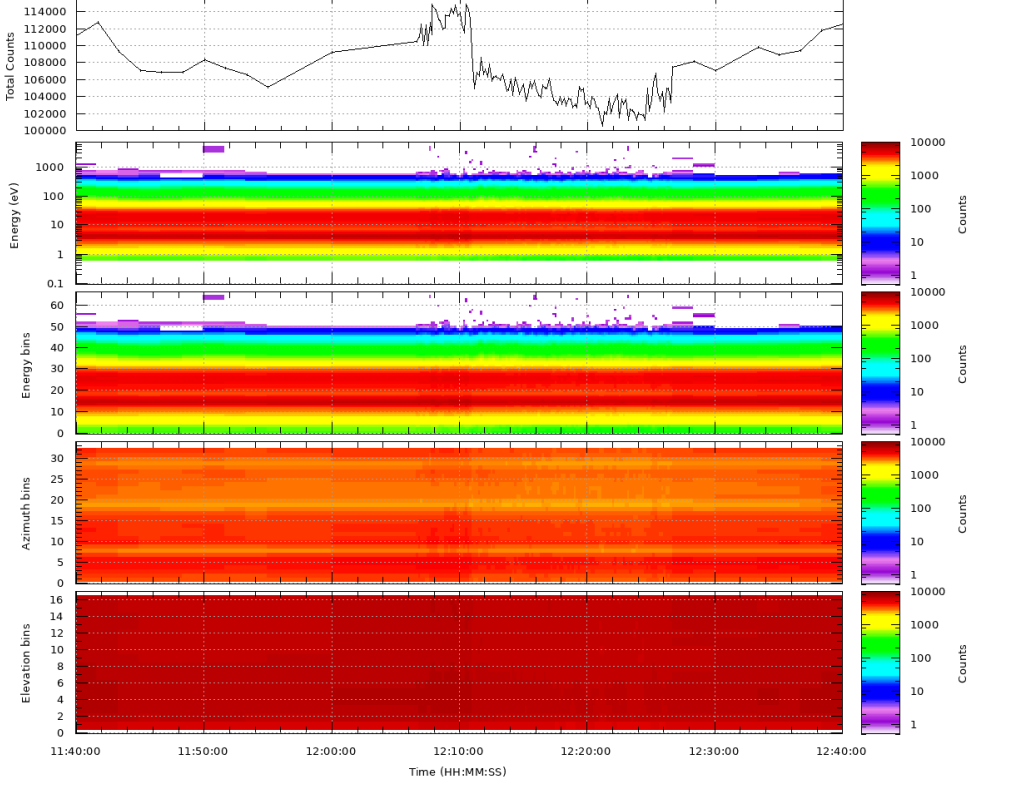

HIS Rates  
2020-05-08T114020.065\_2020-05-08T123950.025

- Start
- Stop
- DCR
- TCR

EAS1 Nominal Mode 3D data, counts summed for all other variables, 2020-05-08T11:40:00 - 2020-05-08T12:40:00

EAS2 Nominal Mode 3D data, counts summed for all other variables, 2020-05-08T11:40:00 - 2020-05-08T12:40:00